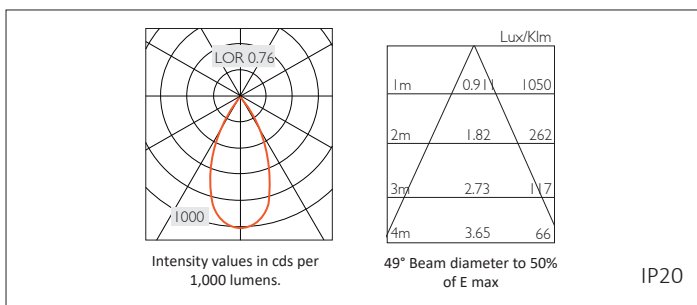

DRIVERS & EMERGENCY

Driver Order Code

0	FIXED
1	1-10V
3	DSI
5	DALI
7	LEAD / TRAIL
9	ADDRESSABLE

Emergency Order Code

0	No emergency
E	3 hour maintained emergency pack
9E	with DALI Addressable with full error feed back

PHOTOMETRIC DATA

Full Product Number Example

F115313A210

F11 Trimless Ambiance X80 Square Fixed

5 49°

3 Black reflector

13 1300 lumens

A CRI >80 - 2-3 Step MacAdam Xicato XTM

2 2700K

1 1-10V dimming

0 No Emergency