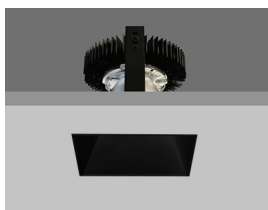

Black   White

IP20

40°   **F1143**   **F1144**

50°   **F1153**   **F1154**