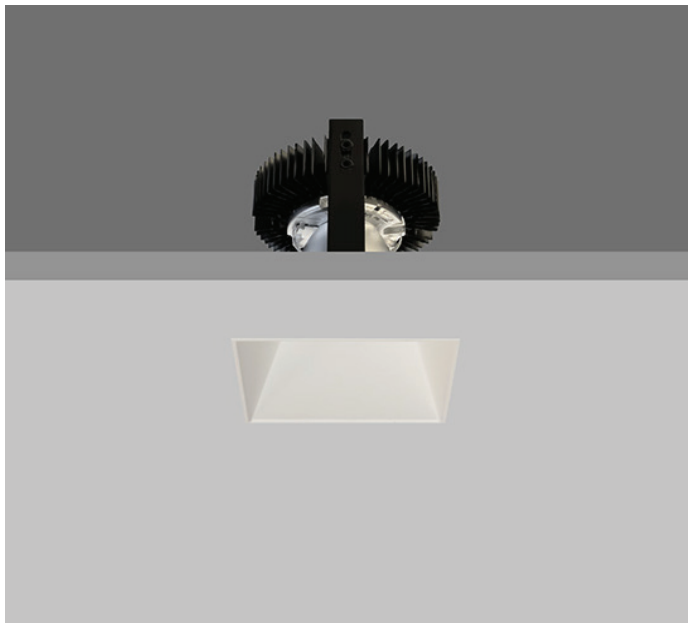

TRIMLESS AMBIANCE X80 SQUARE - Xicato XTM LED

TRIMLESS AMBIANCE X80 SQUARE FIXED recessed downlighter with no trim, designed for plaster skim ceilings with white or black deep reflector and a choice of beam distribution. Xicato LED.

The high-quality precision lens and deep reflector gives visual comfort. Driver mounted remotely.

The TRIMLESS AMBIANCE X80 SQUARE is easy to install and incorporates the latest, high efficiency LED technology.

Colour consistency through life is ensured by state-of-the-art components and passive cooling aluminium heat sinks.

Standard colour temperatures: 2700K, 3000K, 4000K, colour rendering Ra >80 or Ra>90 2-3 step Macadam are all available.

Life 50000 hours.

A choice of drivers provide fixed supply or dimming to project requirements. IP20 durable, high specification die-cast

construction, colour powder coat finish provides longevity. Built to conform to the requirements of BS EN 60598-1 and IEC 598.

Overall size 80 x 80 cut-out 95 x 95

Black   White

IP20

40°   **F1143**   **F1144**

50°   **F1153**   **F1154**