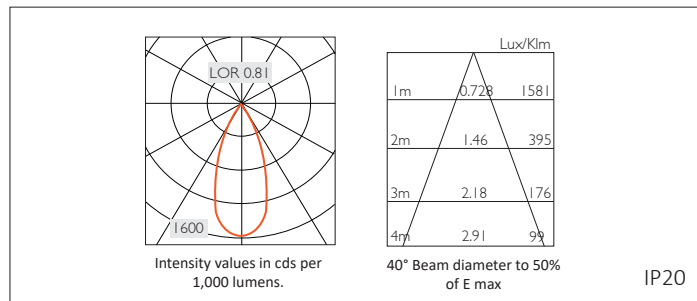

DRIVERS & EMERGENCY

Driver Order Code

0	FIXED
1	1-10V
3	DSI
5	DALI
7	LEAD / TRAIL
9	ADDRESSABLE

Emergency Order Code

0	No emergency
E	3 hour maintained emergency pack
9E	with DALI Addressable with full error feed back

PHOTOMETRIC DATA

Full Product Number Example

F115313A210

F11 Trimless Ambiance X80 Square Fixed

5 49°

3 Black reflector

13 1300 lumens

A CRI >80 - 2-3 Step MacAdam Xicato XTM

2 2700K

1 1-10V dimming

0 No Emergency